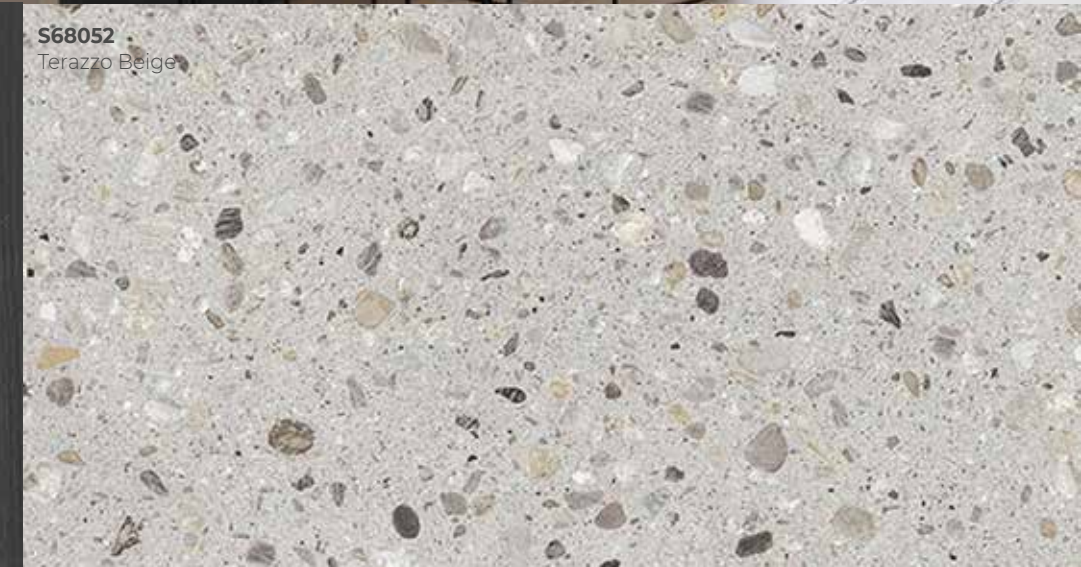

Decors used in the arrangement:
U12168 Cashmere, **R34032** Portland Ash Black

MOODSTORIES

ELEGANT SLIM, SET 02

- **U12168** Cashmere
- **S68052** Terrazzo Beige
- **R34032** Portland Ash Black